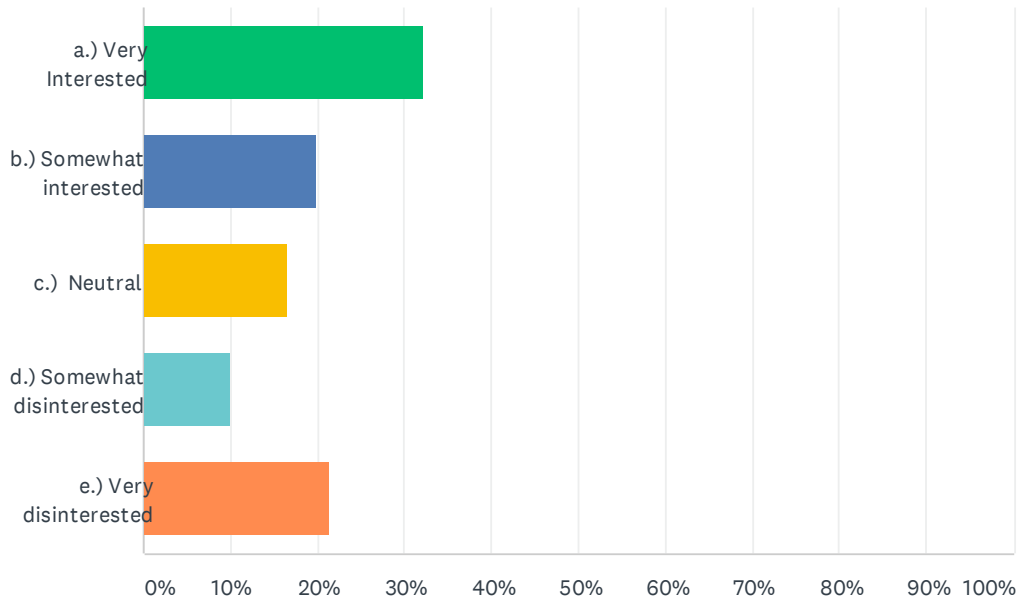

Q4 4.) What is your level of interest in including local/cultural landmarks of Huntington Beach (ex. The pier, the beach, downtown, Pacific Coast Highway):

Answered: 267 Skipped: 0

ANSWER CHOICES	RESPONSES	
a.) Very Interested	32.21%	86
b.) Somewhat interested	19.85%	53
c.) Neutral	16.48%	44
d.) Somewhat disinterested	10.11%	27
e.) Very disinterested	21.35%	57
TOTAL		267