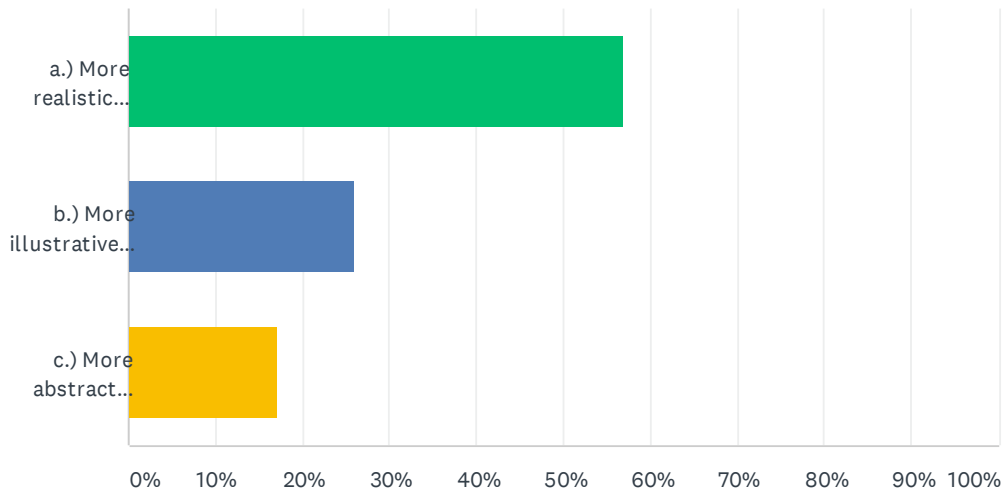

Q1 1.) What color palette do you favor in a wall mural:

Answered: 267 Skipped: 0

ANSWER CHOICES	RESPONSES	
a.) Natural colors relating to the ocean	19.85%	53
b.) Natural colors relating to the wetlands	12.73%	34
c.) Natural colors relating to both the wetlands and ocean	54.31%	145
d.) Natural colors but pops of brighter colors	13.11%	35
TOTAL		267

Q2 2.) What type of artwork do you favor for the wall mural (the murals concepts by Kailah/Kim should be shown here to illustrate types):

Answered: 267 Skipped: 0

ANSWER CHOICES	RESPONSES	
a.) More realistic interpretation of the local environment	56.93%	152
b.) More illustrative/graphic interpretation of the local environment	25.84%	69
c.) More abstract interpretation of the local environment	17.23%	46
TOTAL		267