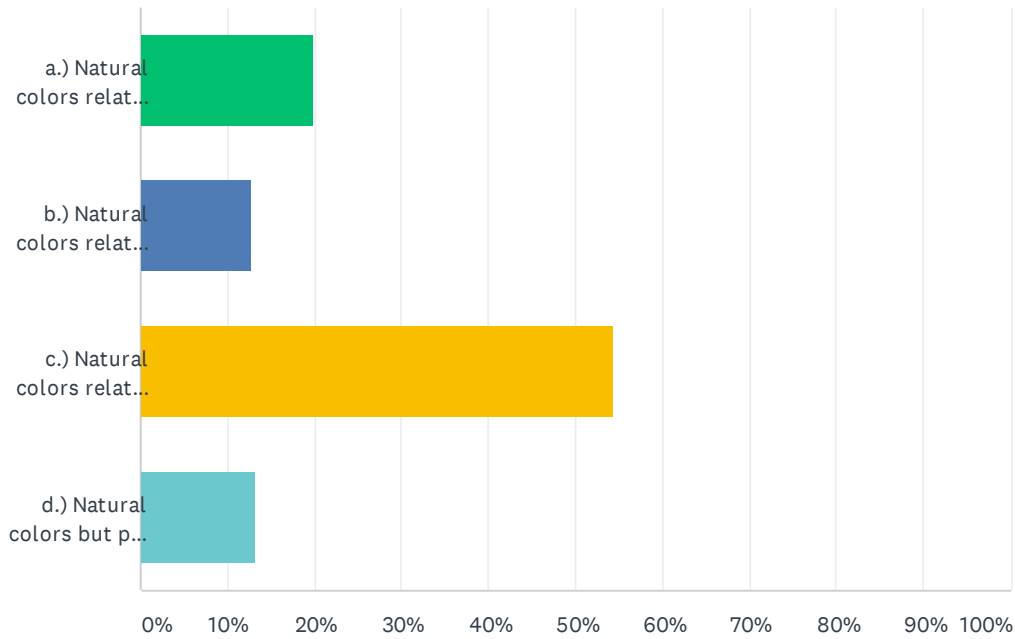

Q1 1.) What color palette do you favor in a wall mural:

Answered: 267 Skipped: 0

ANSWER CHOICES	RESPONSES	
a.) Natural colors relating to the ocean	19.85%	53
b.) Natural colors relating to the wetlands	12.73%	34
c.) Natural colors relating to both the wetlands and ocean	54.31%	145
d.) Natural colors but pops of brighter colors	13.11%	35
TOTAL		267

Q2 2.) What type of artwork do you favor for the wall mural (the murals concepts by Kailah/Kim should be shown here to illustrate types):

Answered: 267 Skipped: 0

ANSWER CHOICES	RESPONSES	
a.) More realistic interpretation of the local environment	56.93%	152
b.) More illustrative/graphic interpretation of the local environment	25.84%	69
c.) More abstract interpretation of the local environment	17.23%	46
TOTAL		267