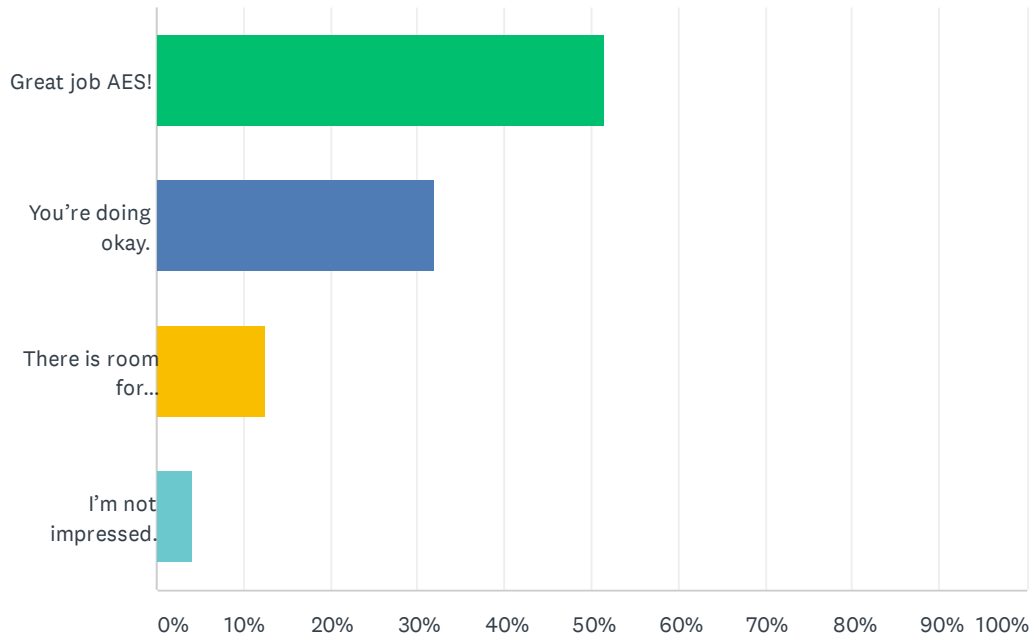

Q7 Our goal has been to keep you informed and involved through this process. We value your feedback as an important part of the community. Please let us know how we are doing.

Answered: 257 Skipped: 10

ANSWER CHOICES	RESPONSES	
Great job AES!	51.36%	132
You're doing okay.	31.91%	82
There is room for improvement.	12.45%	32
I'm not impressed.	4.28%	11
TOTAL		257