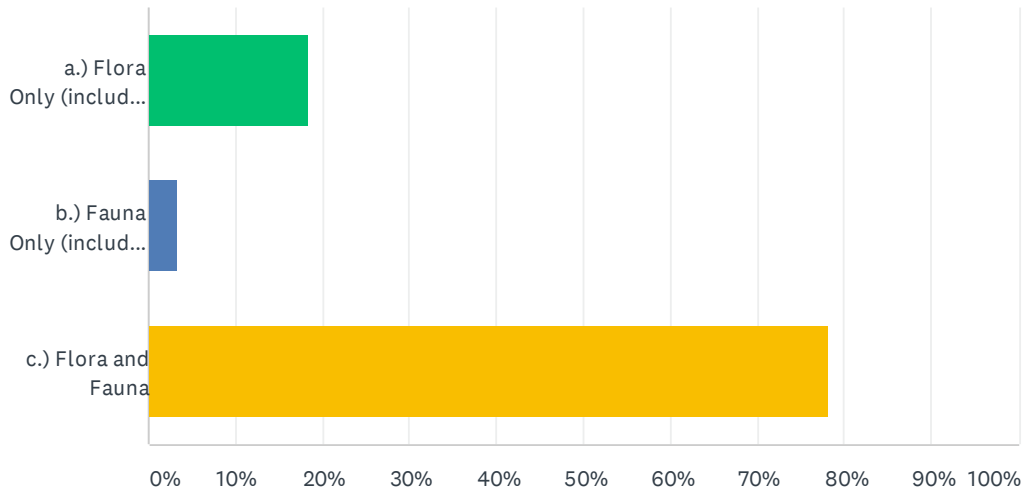

Q3 3.) Based on feedback from previous surveys and community meetings, the mural subject matter will feature the natural environment. In terms of content, which do you favor for the wall mural:

Answered: 267 Skipped: 0

ANSWER CHOICES	RESPONSES	
a.) Flora Only (includes natural plant life of the wetlands and coastal region)	18.35%	49
b.) Fauna Only (includes animals of the wetlands and coastal region)	3.37%	9
c.) Flora and Fauna	78.28%	209
TOTAL		267