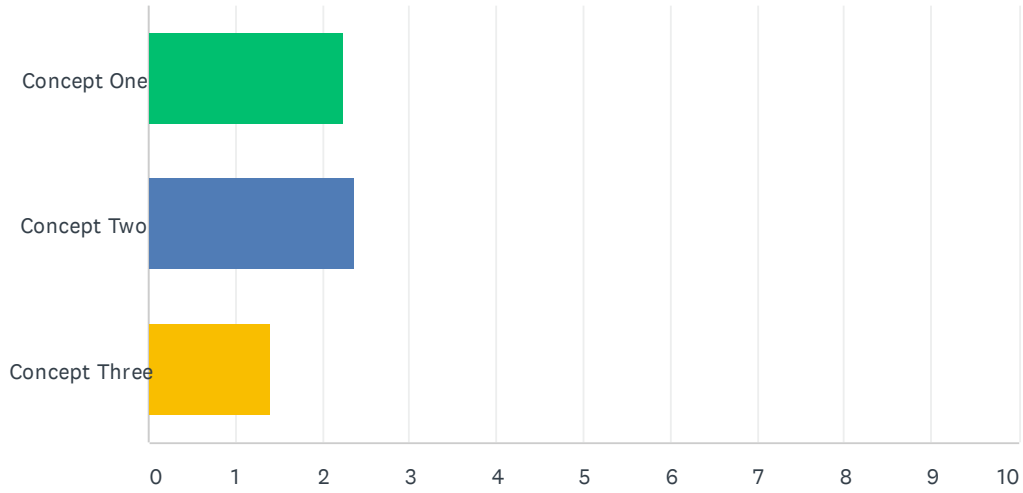

Q4 4.) What is your level of interest in including local/cultural landmarks of Huntington Beach (ex. The pier, the beach, downtown, Pacific Coast Highway):

Answered: 267 Skipped: 0

ANSWER CHOICES	RESPONSES	
a.) Very Interested	32.21%	86
b.) Somewhat interested	19.85%	53
c.) Neutral	16.48%	44
d.) Somewhat disinterested	10.11%	27
e.) Very disinterested	21.35%	57
TOTAL		267

Q5 Preference Ranking:

Answered: 263 Skipped: 4

	1	2	3	TOTAL	SCORE
Concept One	36.50% 96	51.33% 135	12.17% 32	263	2.24
Concept Two	50.57% 133	34.60% 91	14.83% 39	263	2.36
Concept Three	12.93% 34	14.07% 37	73.00% 192	263	1.40